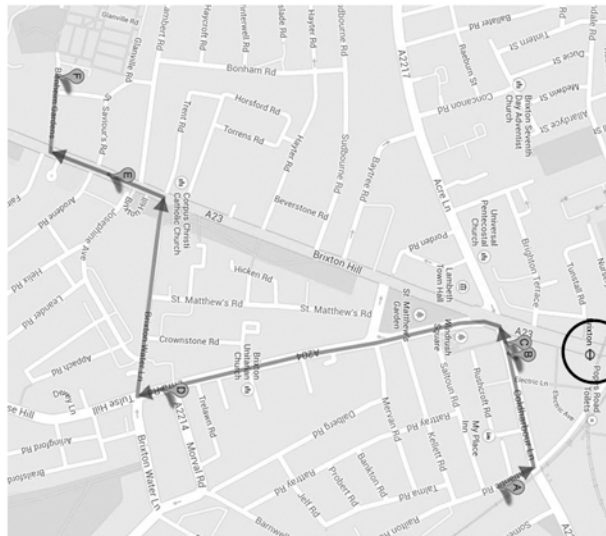

BRIXTON TAKEOVER!

SATURDAY 19TH OCTOBER

**Brixton
Station**

Venue Locations

- **A:** Kaff Bar: 64-68 Atlantic Rd Brixton, London, SW9 8PY
- **B:** Prince of Wales: 467-469 Brixton Road, Brixton, London, SW9 8HH
- **C:** Upstairs@ the Ritzy: Brixton Oval Coldharbour Lane, London, SW2 1JG
- **D:** Effra Social: Effra Rd London, SW2 1DF
- **E:** The Whitehorse: 94 Brixton Hill London, SW2 1QN
- **F:** The Windmill: 22 Blenheim Gardens, London, SW2 5BZ

What is it all for?

Oxjam events raise money to help Oxfam combat poverty and suffering around the world. Last year, our emergency and development work reached a staggering 15 million people in 55 countries!

Oxjam Brixton2013 - The Line up and Venues

Upstairs@ the Ritzy - 6pm - 2am

- 6pm - Raw Fire
- 7pm - Mangoseed
- 8pm - Rob Pursey
- 9pm - Vital Consultant
- 9:45pm - PC (DJ Food/ Cinematic Orchestra)
- 10:45pm - Vis-a-vis
- 11:45pm - Mr Basista
- 12:30am - Grizzly
- 1am - Medika